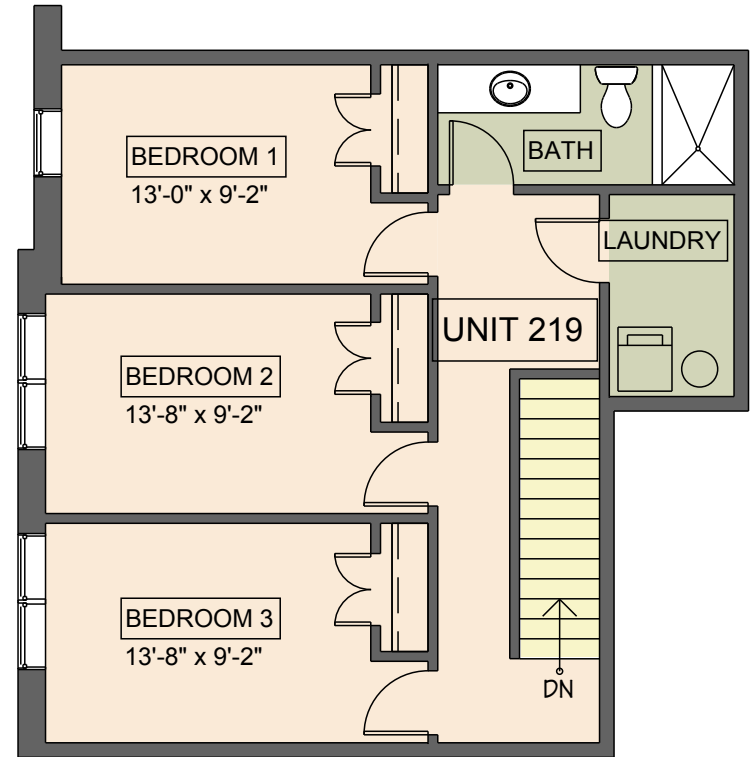

3RD FLOOR - UPPER LEVEL

Unit # 217

- 3 Bedrooms
- 2 Baths
- Up to 4 Tenants

For display purpose only.

136 S. Main St

THREE BEDROOM UNIT

2ND FLOOR - LOWER LEVEL

3RD FLOOR - UPPER LEVEL

Unit # 218

- 3 Bedrooms
- 2 Baths
- Up to 4 Tenants

For display purpose only.

136 S. Main St

THREE BEDROOM UNIT

2ND FLOOR - LOWER LEVEL

3RD FLOOR - UPPER LEVEL

Unit # 219

- 3 Bedrooms
- 2 Baths
- Up to 4 Tenants

For display purpose only.

136 S. Main St

THREE BEDROOM UNIT

2ND FLOOR - LOWER LEVEL

3RD FLOOR - UPPER LEVEL

Unit # 220

- 3 Bedrooms
- 2 Baths
- Up to 4 Tenants