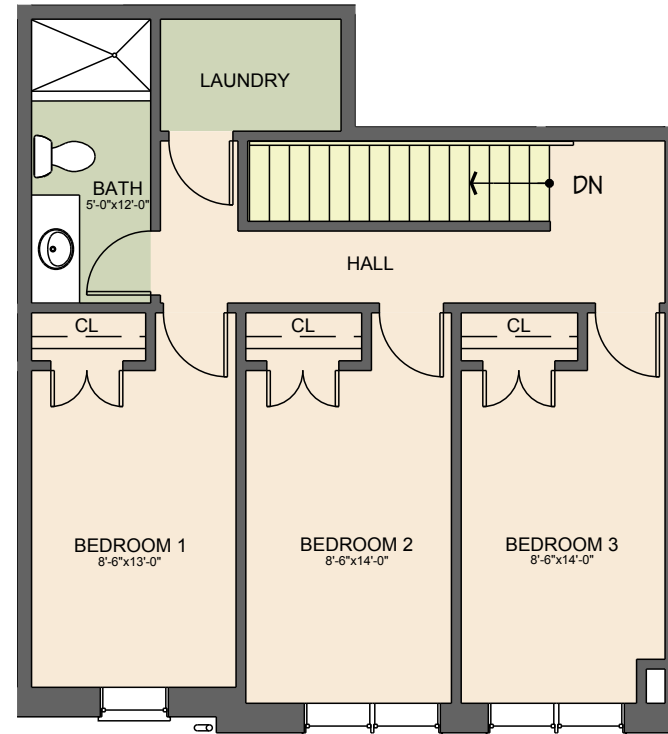

- 3 Bedrooms
- 2 Baths
- Up to 4 Tenants

For display purpose only.

TSIONAS
MANAGEMENT

136 S. Main St

THREE BEDROOM UNIT

2ND FLOOR - LOWER LEVEL

3RD FLOOR - UPPER LEVEL

KEY PLAN

13	11	9	7	5	3	1
14	12	10	8	6	4	2

Unit # 4, 6, 8, 10, 12

- 3 Bedrooms
- 2 Baths
- Up to 4 Tenants

For display purpose only.

136 S. Main St

THREE BEDROOM UNIT

2ND FLOOR - LOWER LEVEL

3RD FLOOR - UPPER LEVEL

KEY PLAN

13	11	9	7	5	3	1
14	12	10	8	6	4	2

Unit # 213

- 3 Bedrooms
- 2 Baths
- Up to 4 Tenants

For display purpose only.

136 S. Main St

THREE BEDROOM UNIT

2ND FLOOR - LOWER LEVEL