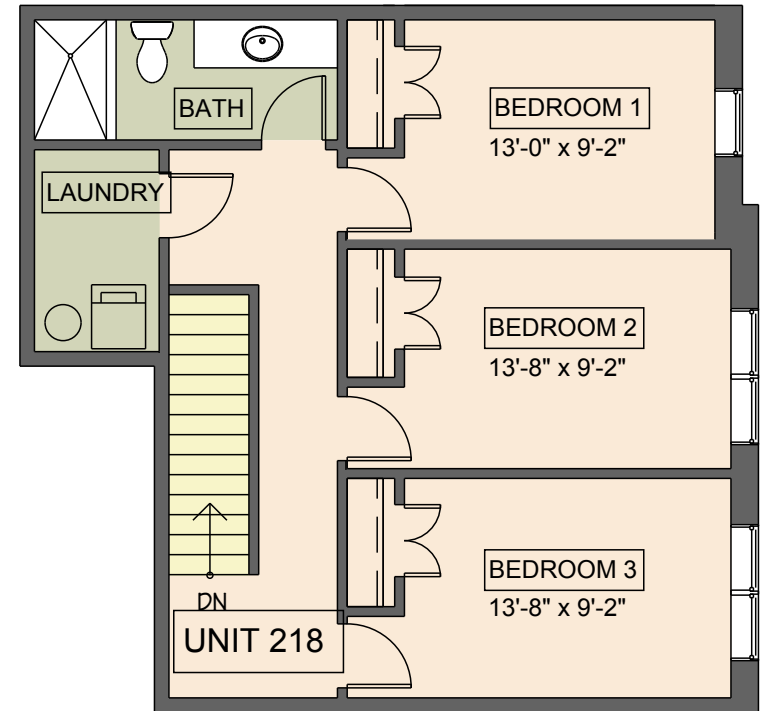

2ND FLOOR - LOWER LEVEL

3RD FLOOR - UPPER LEVEL

Unit # 216

- 3 Bedrooms
- 2 Baths
- Up to 4 Tenants

For display purpose only.

136 S. Main St

THREE BEDROOM UNIT

2ND FLOOR - LOWER LEVEL

3RD FLOOR - UPPER LEVEL

Unit # 217

- 3 Bedrooms
- 2 Baths
- Up to 4 Tenants

For display purpose only.

136 S. Main St

THREE BEDROOM UNIT

2ND FLOOR - LOWER LEVEL

3RD FLOOR - UPPER LEVEL

Unit # 218

- 3 Bedrooms
- 2 Baths
- Up to 4 Tenants

For display purpose only.

136 S. Main St

THREE BEDROOM UNIT

2ND FLOOR - LOWER LEVEL

3RD FLOOR - UPPER LEVEL

Unit # 219