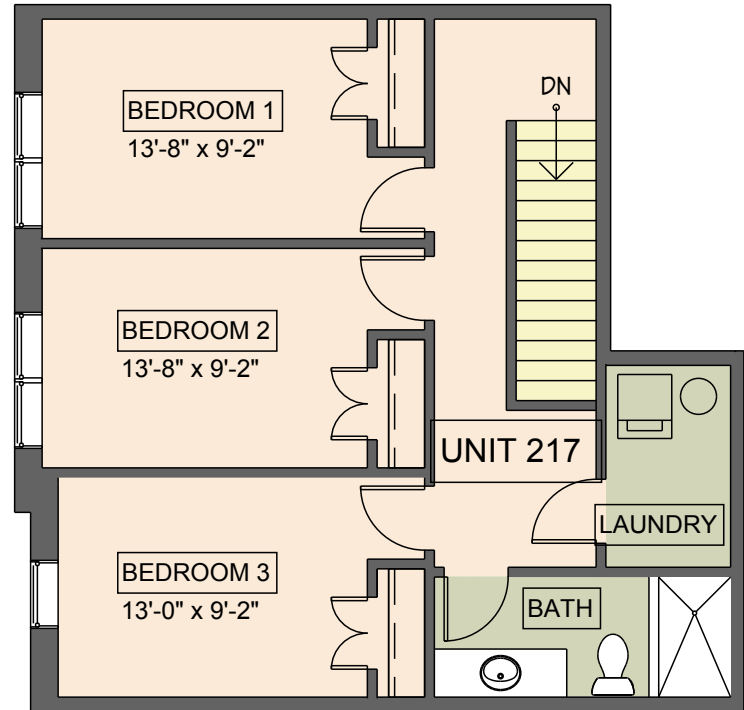

THREE BEDROOM UNIT

2ND FLOOR - LOWER LEVEL

3RD FLOOR - UPPER LEVEL

Unit # 215

- 3 Bedrooms
- 2 Baths
- Up to 4 Tenants

For display purpose only.

136 S. Main St

THREE BEDROOM UNIT

2ND FLOOR - LOWER LEVEL

3RD FLOOR - UPPER LEVEL

Unit # 216

- 3 Bedrooms
- 2 Baths
- Up to 4 Tenants

For display purpose only.

136 S. Main St

THREE BEDROOM UNIT

2ND FLOOR - LOWER LEVEL

3RD FLOOR - UPPER LEVEL

Unit # 217

- 3 Bedrooms
- 2 Baths
- Up to 4 Tenants

For display purpose only.

136 S. Main St

THREE BEDROOM UNIT

2ND FLOOR - LOWER LEVEL

3RD FLOOR - UPPER LEVEL

Unit # 218

- 3 Bedrooms
- 2 Baths
- Up to 4 Tenants

For display purpose only.

136 S. Main St

THREE BEDROOM UNIT

2ND FLOOR - LOWER LEVEL

3RD FLOOR - UPPER LEVEL

Unit # 219