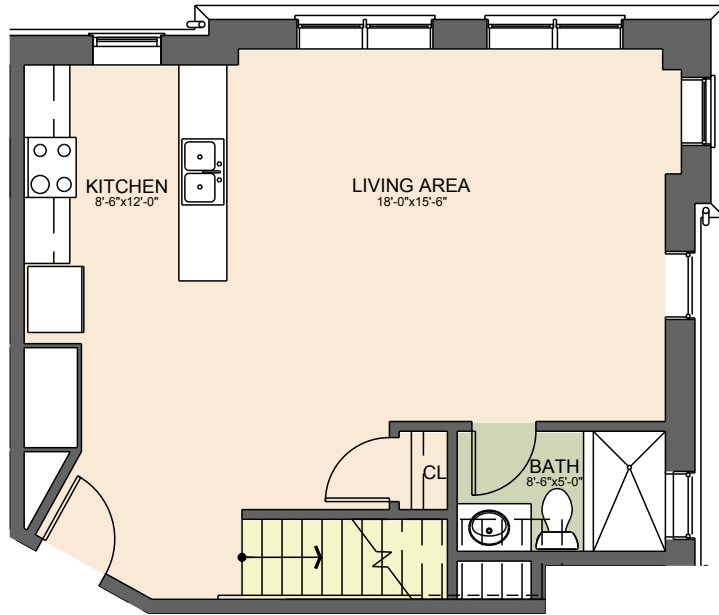

136 S. Main St

THREE BEDROOM UNIT

2ND FLOOR - LOWER LEVEL

3RD FLOOR - UPPER LEVEL

KEY PLAN

13	11	9	7	5	3	1
14	12	10	8	6	4	2

Unit # 201

- 3 Bedrooms
- 2 Baths
- Up to 4 Tenants

For display purpose only.

136 S. Main St

THREE BEDROOM UNIT

2ND FLOOR - LOWER LEVEL

3RD FLOOR - UPPER LEVEL

KEY PLAN

13	11	9	7	5	3	1
14	12	10	8	6	4	2

Unit # 202

- 3 Bedrooms
- 2 Baths
- Up to 4 Tenants

For display purpose only.

136 S. Main St

THREE BEDROOM UNIT

2ND FLOOR - LOWER LEVEL

3RD FLOOR - UPPER LEVEL

KEY PLAN

Unit # 3, 5, 7, 9, 11