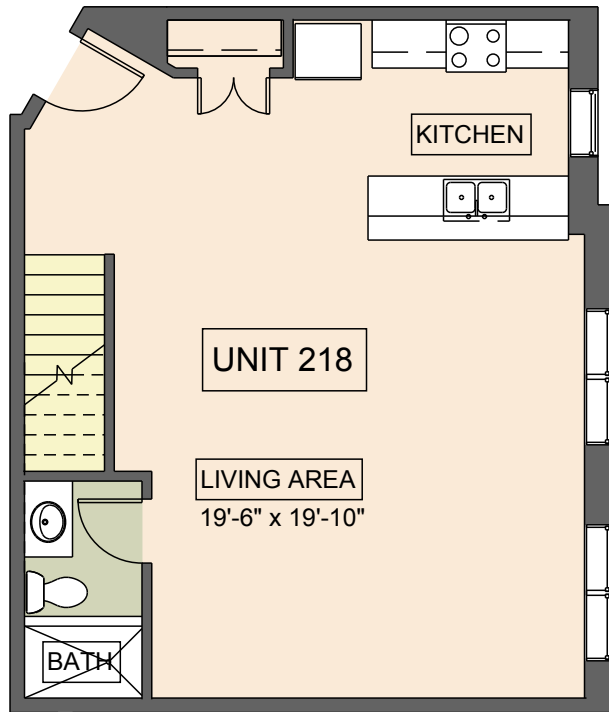

2ND FLOOR - LOWER LEVEL

3RD FLOOR - UPPER LEVEL

Unit # 216

- 3 Bedrooms
- 2 Baths
- Up to 4 Tenants

For display purpose only.

136 S. Main St

THREE BEDROOM UNIT

2ND FLOOR - LOWER LEVEL

3RD FLOOR - UPPER LEVEL

Unit # 217

- 3 Bedrooms
- 2 Baths
- Up to 4 Tenants

For display purpose only.

136 S. Main St

THREE BEDROOM UNIT

2ND FLOOR - LOWER LEVEL

3RD FLOOR - UPPER LEVEL

Unit # 218

- 3 Bedrooms
- 2 Baths
- Up to 4 Tenants

For display purpose only.

136 S. Main St

THREE BEDROOM UNIT

2ND FLOOR - LOWER LEVEL

3RD FLOOR - UPPER LEVEL

Unit # 219