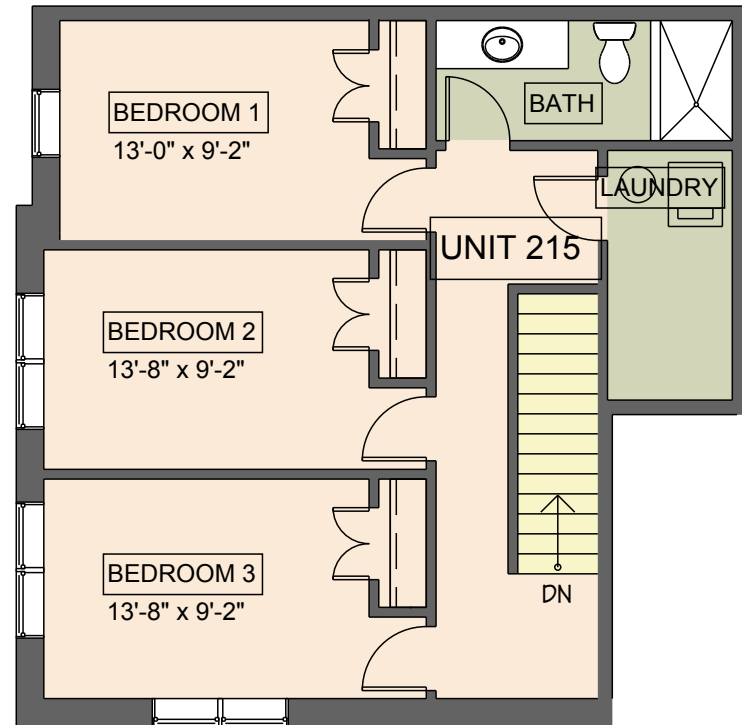

KEY PLAN

13	11	9	7	5	3	1
14	12	10	8	6	4	2

Unit # 213

- 3 Bedrooms
- 2 Baths
- Up to 4 Tenants

For display purpose only.

136 S. Main St

THREE BEDROOM UNIT

2ND FLOOR - LOWER LEVEL

3RD FLOOR - UPPER LEVEL

KEY PLAN

13	11	9	7	5	3	1
14	12	10	8	6	4	2

Unit # 214

- 3 Bedrooms
- 2 Baths
- Up to 4 Tenants

For display purpose only.

TSIONAS
MANAGEMENT

136 S. Main St

THREE BEDROOM UNIT

2ND FLOOR - LOWER LEVEL

3RD FLOOR - UPPER LEVEL

Unit # 215

- 3 Bedrooms
- 2 Baths
- Up to 4 Tenants

For display purpose only.

136 S. Main St

THREE BEDROOM UNIT

2ND FLOOR - LOWER LEVEL

3RD FLOOR - UPPER LEVEL

Unit # 216

- 3 Bedrooms
- 2 Baths
- Up to 4 Tenants

For display purpose only.

136 S. Main St

THREE BEDROOM UNIT

2ND FLOOR - LOWER LEVEL