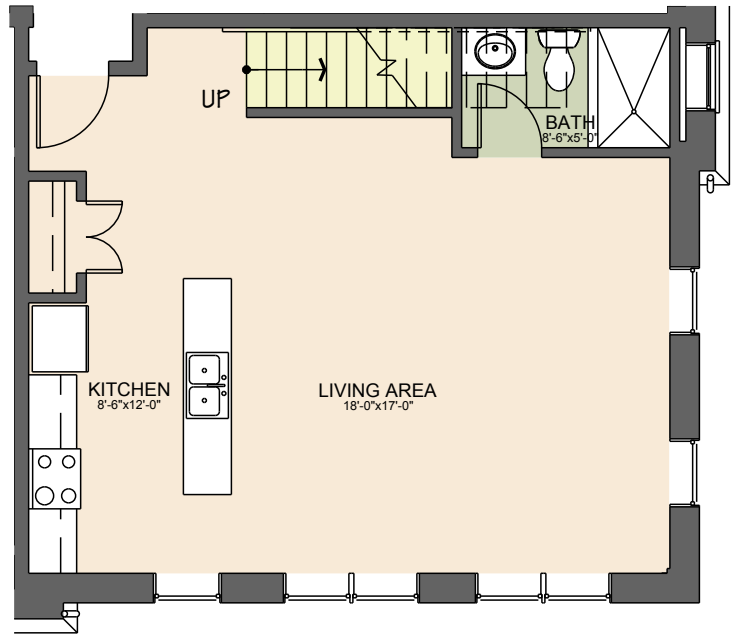

136 S. Main St

THREE BEDROOM UNIT

2ND FLOOR - LOWER LEVEL

3RD FLOOR - UPPER LEVEL

KEY PLAN

13	11	9	7	5	3	1
14	12	10	8	6	4	2

Unit # 201

- 3 Bedrooms
- 2 Baths
- Up to 4 Tenants

For display purpose only.

136 S. Main St

THREE BEDROOM UNIT

2ND FLOOR - LOWER LEVEL

3RD FLOOR - UPPER LEVEL

KEY PLAN

13	11	9	7	5	3	1
14	12	10	8	6	4	2

Unit # 202

- 3 Bedrooms
- 2 Baths
- Up to 4 Tenants

For display purpose only.

136 S. Main St

THREE BEDROOM UNIT

2ND FLOOR - LOWER LEVEL

3RD FLOOR - UPPER LEVEL

KEY PLAN

Unit # 3, 5, 7, 9, 11