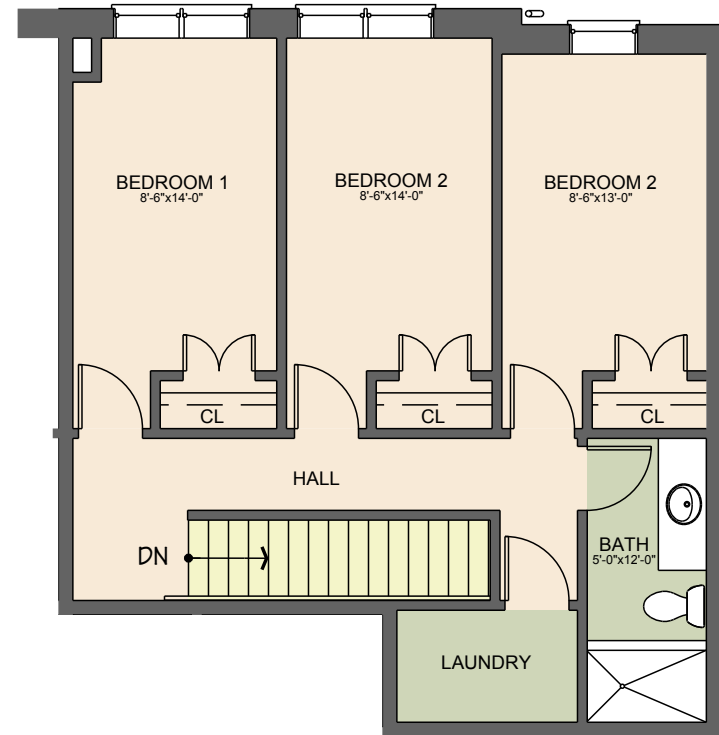

For display purpose only.

136 S. Main St

THREE BEDROOM UNIT

2ND FLOOR - LOWER LEVEL

3RD FLOOR - UPPER LEVEL

KEY PLAN

13	11	9	7	5	3	1
14	12	10	8	6	4	2

Unit # 202

- 3 Bedrooms
- 2 Baths
- Up to 4 Tenants

For display purpose only.

136 S. Main St

THREE BEDROOM UNIT

2ND FLOOR - LOWER LEVEL

3RD FLOOR - UPPER LEVEL

KEY PLAN

Unit # 3, 5, 7, 9, 11

- 3 Bedrooms
- 2 Baths
- Up to 4 Tenants

For display purpose only.

TSIONAS
MANAGEMENT

136 S. Main St

THREE BEDROOM UNIT

2ND FLOOR - LOWER LEVEL

3RD FLOOR - UPPER LEVEL

KEY PLAN

KEY PLAN

13	11	9	7	5	3	1
14	12	10	8	6	4	2

Unit # 213

- 3 Bedrooms
- 2 Baths
- Up to 4 Tenants

For display purpose only.

136 S. Main St

THREE BEDROOM UNIT

2ND FLOOR - LOWER LEVEL