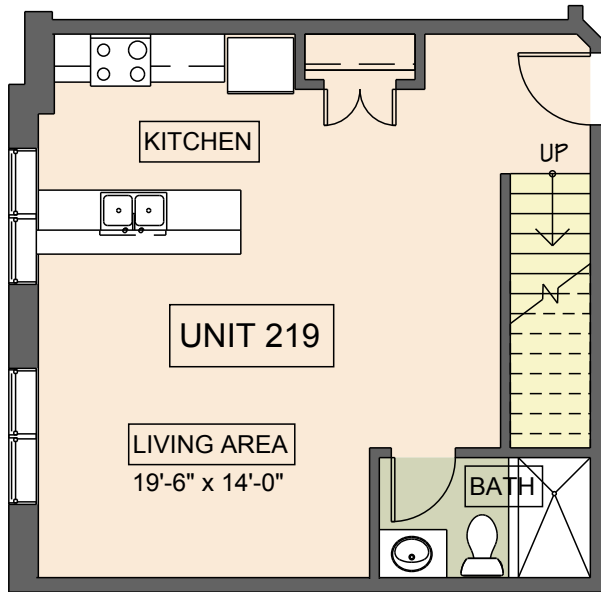

2ND FLOOR - LOWER LEVEL

3RD FLOOR - UPPER LEVEL

Unit # 216

- 3 Bedrooms
- 2 Baths
- Up to 4 Tenants

For display purpose only.

136 S. Main St

THREE BEDROOM UNIT

2ND FLOOR - LOWER LEVEL

3RD FLOOR - UPPER LEVEL

Unit # 217

- 3 Bedrooms
- 2 Baths
- Up to 4 Tenants

For display purpose only.

136 S. Main St

THREE BEDROOM UNIT

2ND FLOOR - LOWER LEVEL

3RD FLOOR - UPPER LEVEL

Unit # 218

- 3 Bedrooms
- 2 Baths
- Up to 4 Tenants

For display purpose only.

136 S. Main St

THREE BEDROOM UNIT

2ND FLOOR - LOWER LEVEL

3RD FLOOR - UPPER LEVEL

Unit # 219