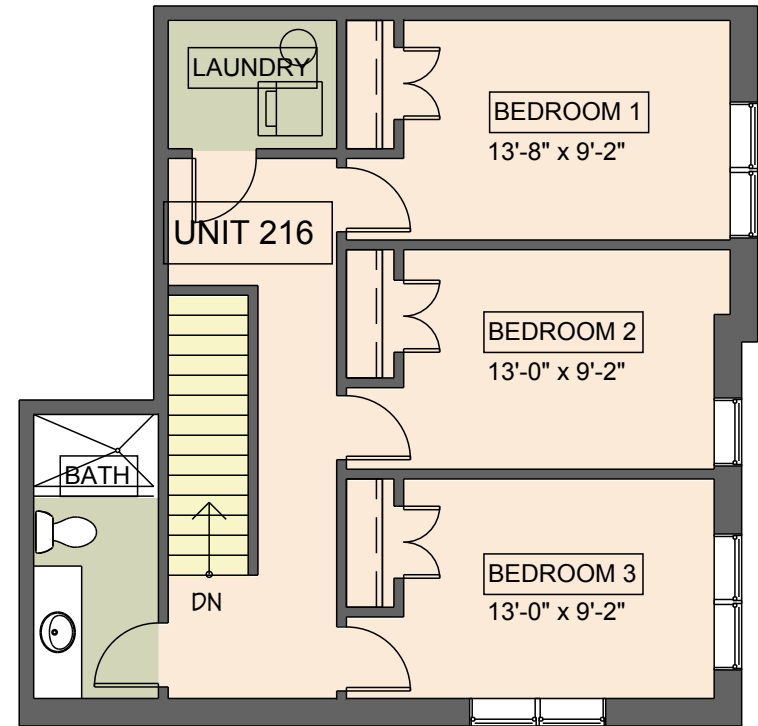

THREE BEDROOM UNIT

2ND FLOOR - LOWER LEVEL

3RD FLOOR - UPPER LEVEL

Unit # 215

- 3 Bedrooms
- 2 Baths
- Up to 4 Tenants

For display purpose only.

136 S. Main St

THREE BEDROOM UNIT

2ND FLOOR - LOWER LEVEL

3RD FLOOR - UPPER LEVEL

Unit # 216

- 3 Bedrooms
- 2 Baths
- Up to 4 Tenants

For display purpose only.

136 S. Main St

THREE BEDROOM UNIT

2ND FLOOR - LOWER LEVEL

3RD FLOOR - UPPER LEVEL

Unit # 217

- 3 Bedrooms
- 2 Baths
- Up to 4 Tenants

For display purpose only.

136 S. Main St

THREE BEDROOM UNIT

2ND FLOOR - LOWER LEVEL

3RD FLOOR - UPPER LEVEL