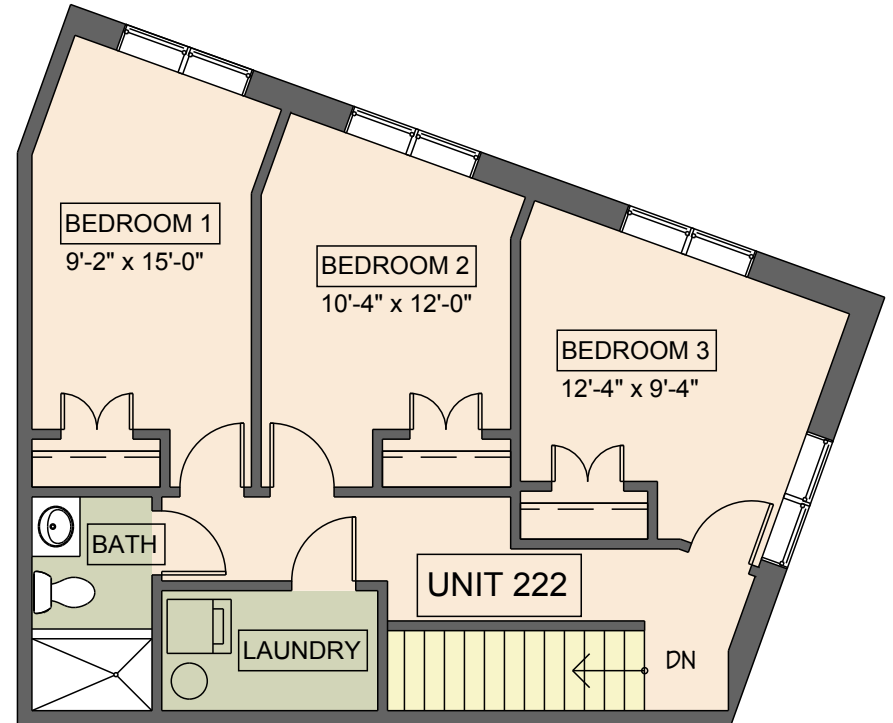

3RD FLOOR - UPPER LEVEL