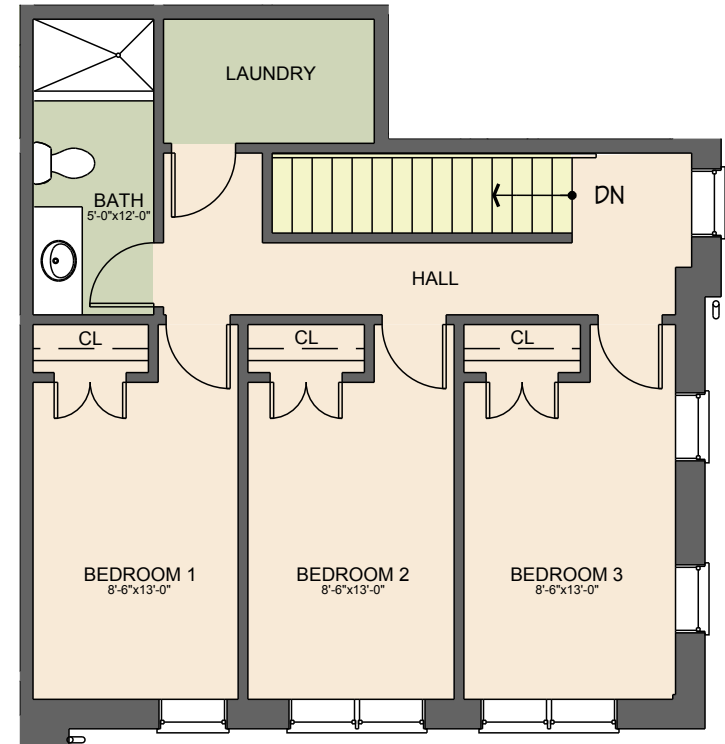

136 S. Main St

THREE BEDROOM UNIT

2ND FLOOR - LOWER LEVEL

3RD FLOOR - UPPER LEVEL

KEY PLAN

13	11	9	7	5	3	1
14	12	10	8	6	4	2

Unit # 201

- 3 Bedrooms
- 2 Baths
- Up to 4 Tenants

For display purpose only.

136 S. Main St

THREE BEDROOM UNIT

2ND FLOOR - LOWER LEVEL

3RD FLOOR - UPPER LEVEL

KEY PLAN

13	11	9	7	5	3	1
14	12	10	8	6	4	2

Unit # 202

- 3 Bedrooms
- 2 Baths
- Up to 4 Tenants

For display purpose only.

136 S. Main St

THREE BEDROOM UNIT

2ND FLOOR - LOWER LEVEL

3RD FLOOR - UPPER LEVEL

KEY PLAN

Unit # 3, 5, 7, 9, 11